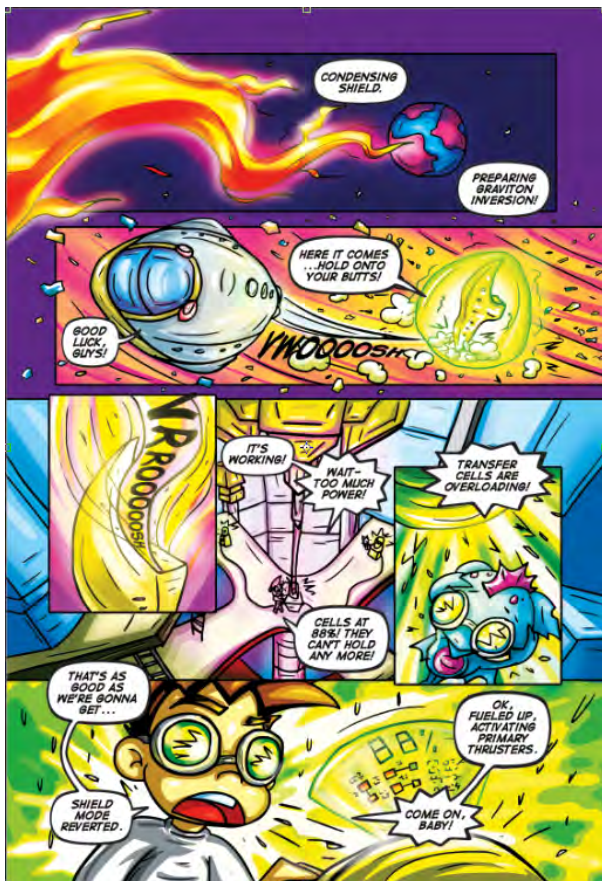

Emily Drouin

emilyatplay.com
emilydrouin@gmail.com
603-540-5917

Illustration | Concept Art | Character & Prop Design | Videos, Animation & more

Comics/Sequentials: