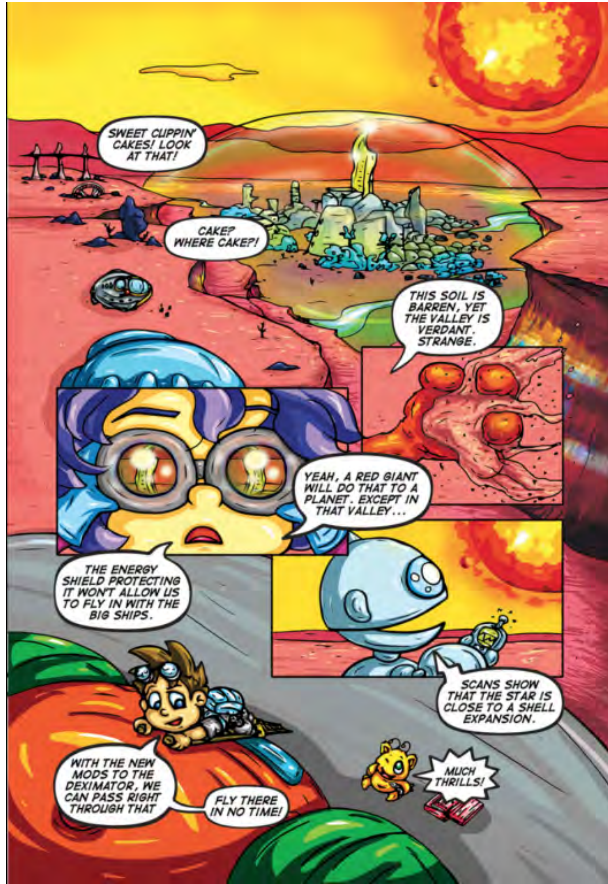

Emily Drouin

emilyatplay.com
emilydrouin@gmail.com
603-540-5917

Illustration | Concept Art | Character & Prop Design | Videos, Animation & more

Comics/Sequentials: