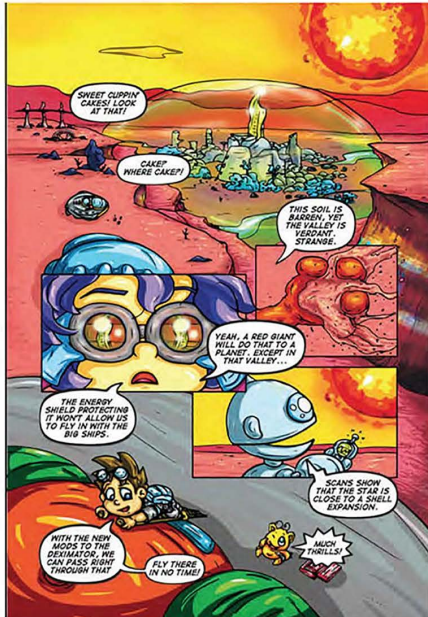

Performed in Concert for US President
COA, CPR & First Aid Certified

Business Owner, 7 years: Kids Con NE

ART BY EMILY DROUIN

EMILYATPLAY.COM

EMILYDROUIN@GMAIL.COM

- MORE AT: EMILYATPLAY.COM / ILLUSTRATION