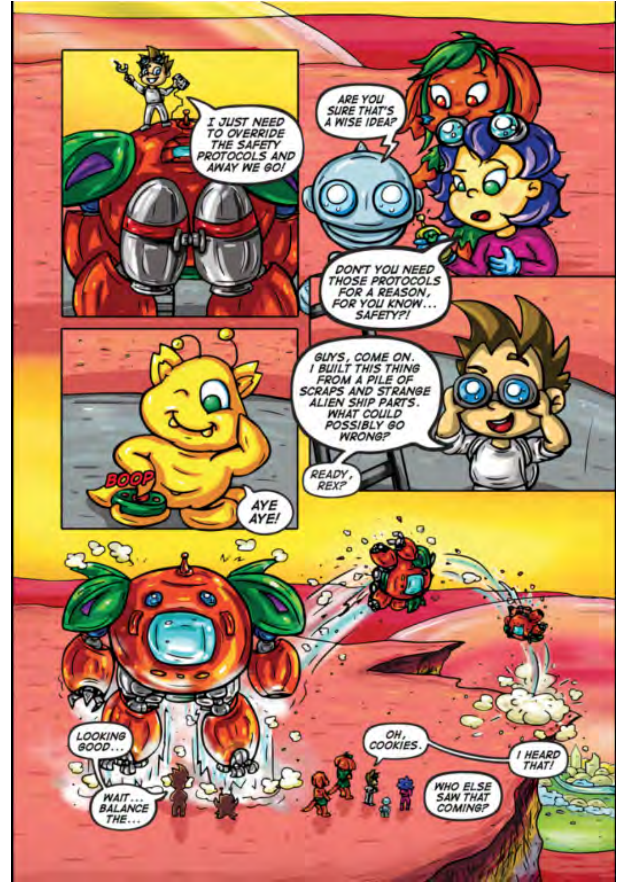

Emily Drouin

emilyatplay.com
emilydrouin@gmail.com
603-540-5917

Illustration | Concept Art | Character & Prop Design | Videos, Animation & more

Comics/Sequentials: